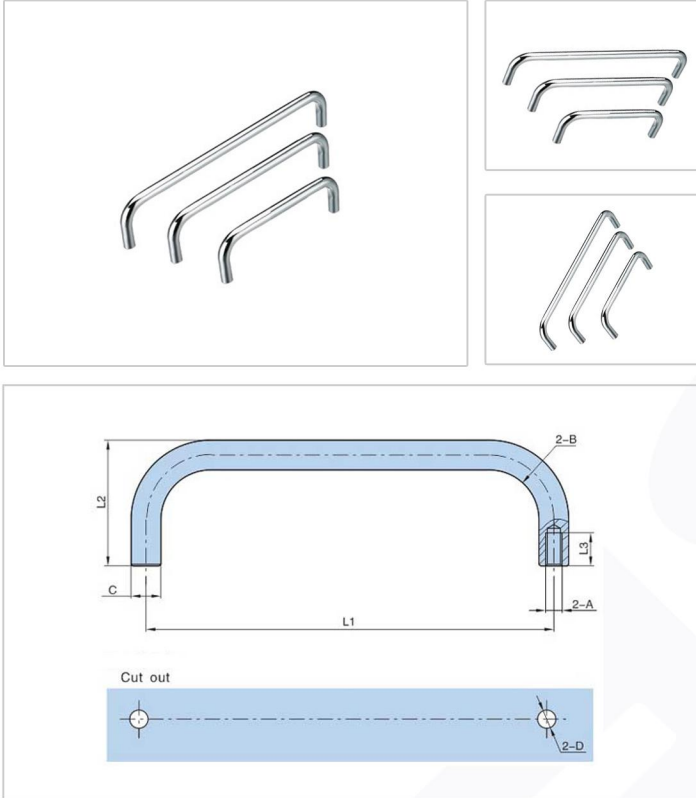

Handles Series - PL019

- Features :
 - Material:A3
 - Finish: Bright chrome plating
- Meterial :
 - A3
- Surface treatment :
 - Electroplate
- Product Specification :

Product no.	Dimensions L							Weight	Lot
	L1	L2	L3	A	B	C	D		
PL019-1	200	38	10	M5	R15	9	5.5	120	200
PL019-1A	150	55	10	M5	R15	9	5.5	110	200
PL019-2	100	38	10	M5	R6	9	5.5	72	200
PL019-3	76	30	12	M4	R6	9	5.5	19	400
PL019-4	90	38	10	M5	R15	9	5.5	52	400

MARUTI

Manufacturer & Importer

Panel Door Lock / Panel Door Hinges / Latches / Door Handles / Blind Rivet Nut / Mono-Bolt Rivets
 Self Clinching Fasteners / Door gaskets / Fan Filters / Drawer Sliding Chanel