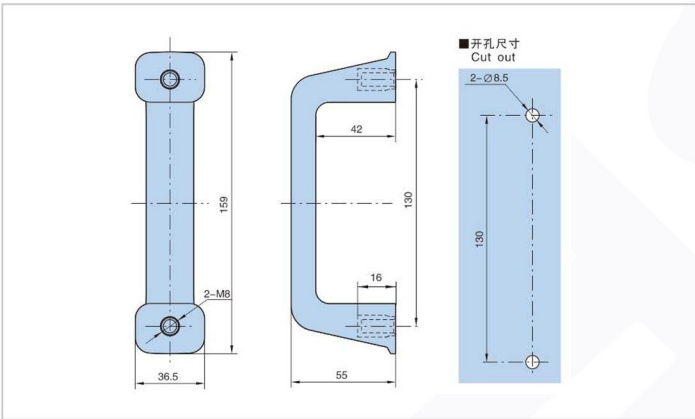

Handles Series - PL026

- Features :
 - Material:ABS
 - Finish: Black
- Material :
 - Plastic
- Surface treatment :
 - Plastic Spray

➤ Product Specification :

Product no.	Weight	Lot
PL026	113	400

Manufacturer & Importer