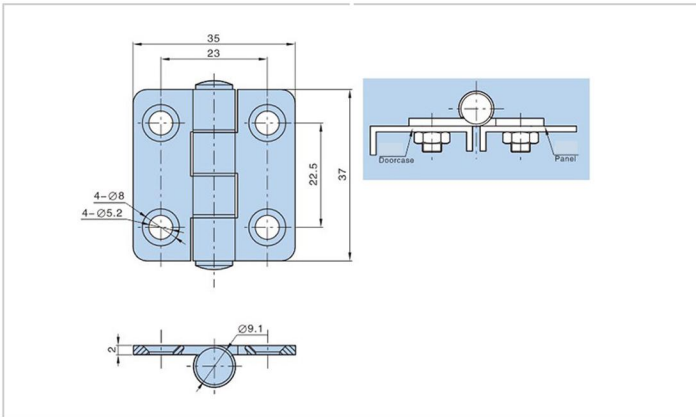

**Hinge Serise - HL070-1A**

- Features :
  - Material: Mirror surface stainless steel body
  - Finish: drawing
  - Remark: 180°hinge.

- Meterial :
  - Stainless steel

- Surface treatment
  -

- Product Specification

Product No	Weight	Lot
HL070-1A	15	300

**Manufacturer & Importer**

Panel Door Lock / Panel Door Hinges / Latches / Door Handles / Blind Rivet Nut / Mono-Bolt Rivets  
 Self Clinching Fasteners / Door gaskets / Fan Filters / Drawer Sliding Chanel