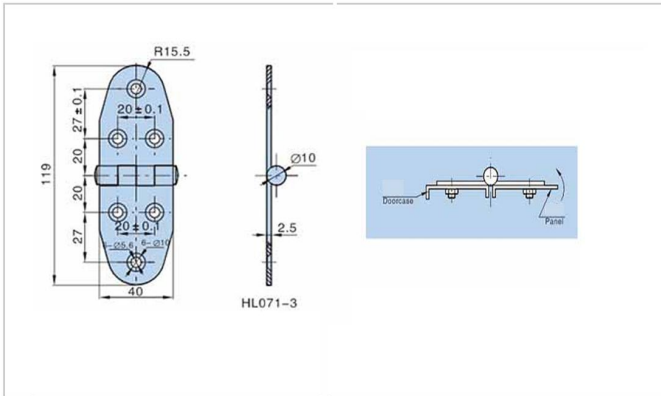

Hinge Serise - HL071-3A

- **Features :**
 - Material: Mirror surface stainless steel body
 - Finish: drawing
 - Remark: 180°hinge.
- **Material :**
 - Stainless steel
- **Surface treatment**
 -
- **Product Specification**

Product No	Weight	Lot
HL071-3A	36.5	300

Manufacturer & Importer

Panel Door Lock / Panel Door Hinges / Latches / Door Handles / Blind Rivet Nut / Mono-Bolt Rivets
 Self Clinching Fasteners / Door gaskets / Fan Filters / Drawer Sliding Channel