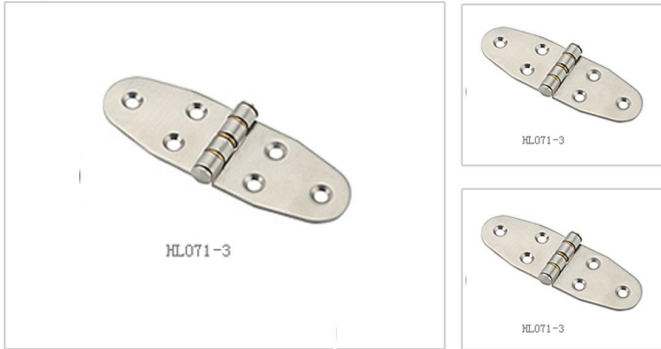

Hinge Serise - HL071-3A

- **Features :**
 - Material: Mirror surface stainless steel body
 - Finish: drawing
 - Remark: 180°hinge.
- **Material :**
 - Stainless steel
- **Surface treatment**
 -
- **Product Specification**

Product No	Weight	Lot
HL071-3A	36.5	300

Manufacturer & Importer

Panel Door Lock / Panel Door Hinges / Latches / Door Handles / Blind Rivet Nut / Mono-Bolt Rivets
 Self Clinching Fasteners / Door gaskets / Fan Filters / Drawer Sliding Channel