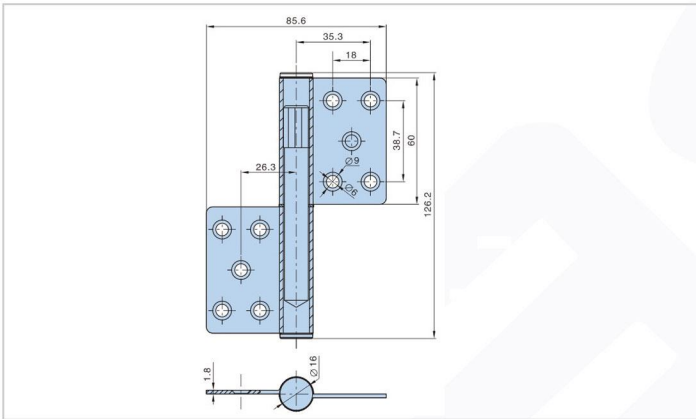

Hinge Serise - HL069

- Features :
 - Material:Stainless steel hinge
 - Finish: drawing
 - Remark:180°hinge

- Meterial :
 - Stainless steel

- Surface treatment
 -

➤ Product Specification

Product No	Weight	Lot
HL069	217	100