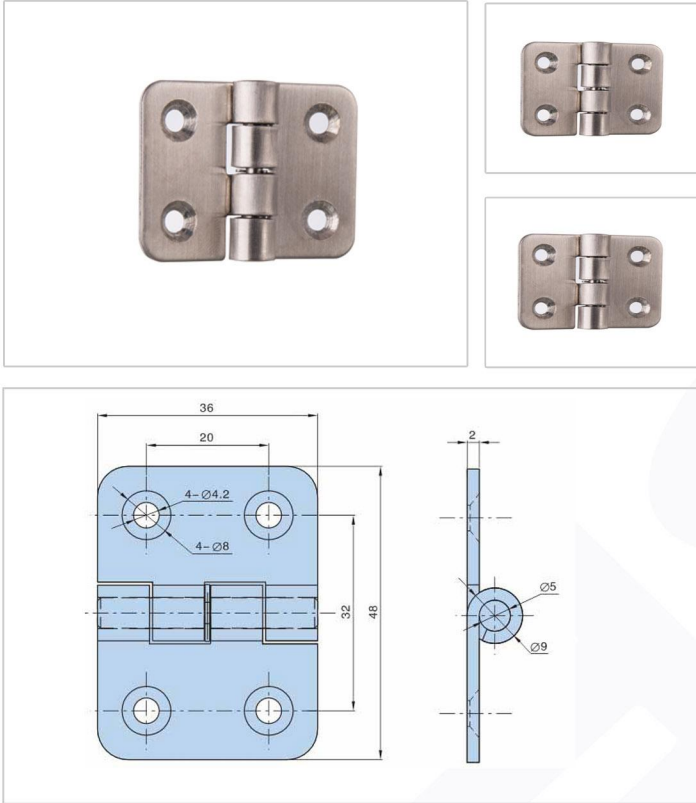

Hinge Serie - HL077

► Features :

- Material: Mirror surface stainless steel body
- Finish: drawing
- Remark: 180°hinge.

► Material :

- Stainless steel

► Surface treatment

→

► Product Specification

Product No	Weight	Lot
HL077	37	500

Manufacturer & Importer

Panel Door Lock / Panel Door Hinges / Latches / Door Handles / Blind Rivet Nut / Mono-Bolt Rivets
 Self Clinching Fasteners / Door gaskets / Fan Filters / Drawer Sliding Channel