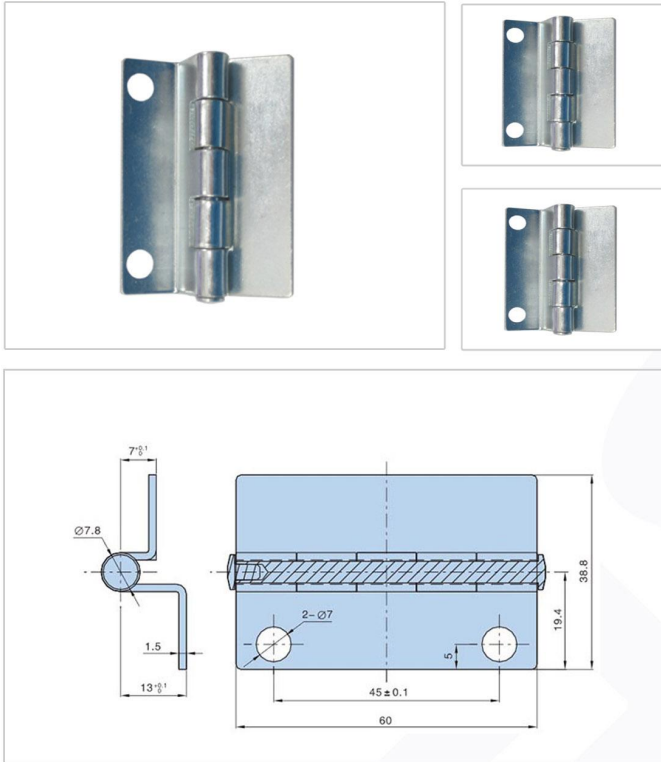

**Hinge Serise - HL086**

- **Features :**
  - Material:Zinc plating steel hinge
  - Finish: drawing
  - Remark:180°hinge

- **Material :**
  - A3

- **Surface treatment**
  -

➤ **Product Specification**

Product No	Weight	Lot
HL086	65	300

**Manufacturer & Importer**

Panel Door Lock / Panel Door Hinges / Latches / Door Handles / Blind Rivet Nut / Mono-Bolt Rivets  
 Self Clinching Fasteners / Door gaskets / Fan Filters / Drawer Sliding Chanel