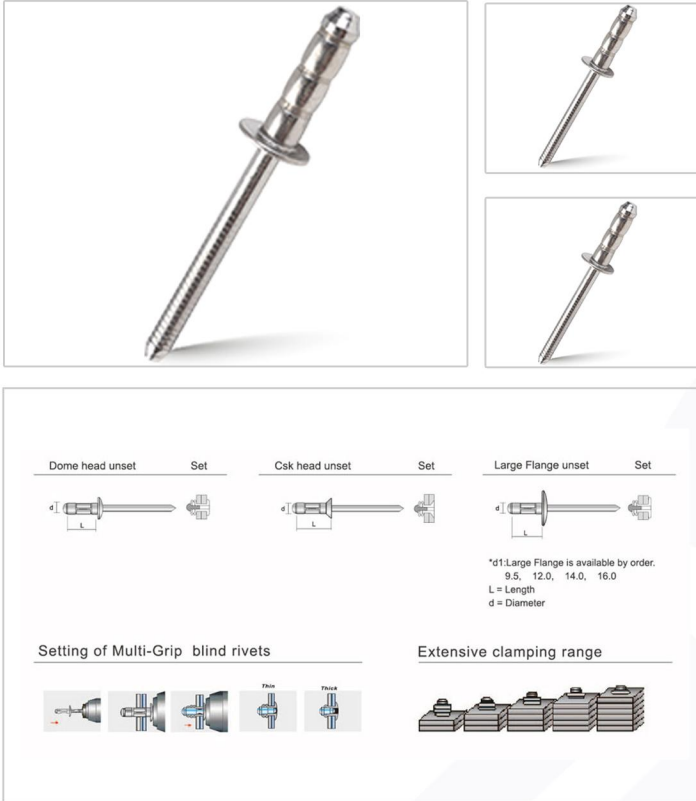

**MG Blind Rivets ( SS / SS )**

**► Features :**

- The multi grip blind rivet has a typical grip range of 4-6 mm. Accommodating wider variation in material thickness. it also provide good hole fill, compensating for over sized or slotted holes. The retained mandrel provide strong, vibration resistant joints and spreads the tail bearing load on the blind face.

**► Advantages :**

- Optimum clamp-up force
- Accommodates over sized and irregular sized holes
- High mandrel head retention
- Vibration and moisture resistant

**► Application :**

- Plastic
- Automotive
- Furniture Industry

|          | Body            | Mandrel         |
|----------|-----------------|-----------------|
| Material | Stainless Steel | Stainless Steel |
| Finish   | Polished        | Polished        |

**► Product Specification**

| Dia (d)<br>mm/inch                   | Length (L)<br>mm/inch |      | Grip Range<br>mm/inch |           | Shear (n)<br>mm/inch |     | Tensile (n)<br>mm/inch |      | Part Number |
|--------------------------------------|-----------------------|------|-----------------------|-----------|----------------------|-----|------------------------|------|-------------|
|                                      |                       |      |                       |           |                      |     |                        |      |             |
| 3.2(1/8")<br>3.3-3.4(.130-<br>.134)  | 12.0                  | .472 | 1.0-6.0               | .039-.236 | 1600                 | 360 | 1900                   | 427  | MGKK32120D  |
| 4.0(5/32")<br>4.1-4.2(.161-<br>.165) | 13.5                  | .531 | 2.0-8.0               | .079-.315 | 2400                 | 540 | 3200                   | 719  | MGKK40135D  |
| 4.8(3/16")<br>4.9-5.0(.193-<br>.197) | 14.5                  | .571 | 1.5-9.0               | .059-.354 | 4100                 | 922 | 4500                   | 1012 | MGKK48145D  |