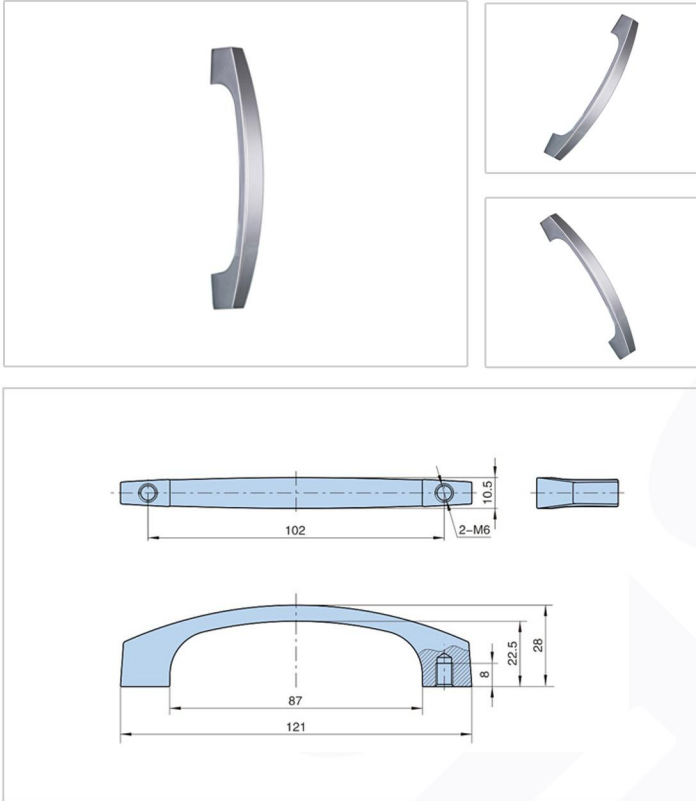

Handle Series - PL037

- **Features :**
 - Material:Zinc die-casting
 - Finsish:Bright chrome plating

- **Meterial :**
 - Zinc alloy

- **Surface treatment :**
 - Electroplate

➤ **Product Specification**

Product No	Weight	Lot
PL037	64	400

Manufacturer & Importer

Panel Door Lock / Panel Door Hinges / Latches / Door Handles / Blind Rivet Nut / Mono-Bolt Rivets
 Self Clinching Fasteners / Door gaskets / Fan Filters / Drawer Sliding Chanel