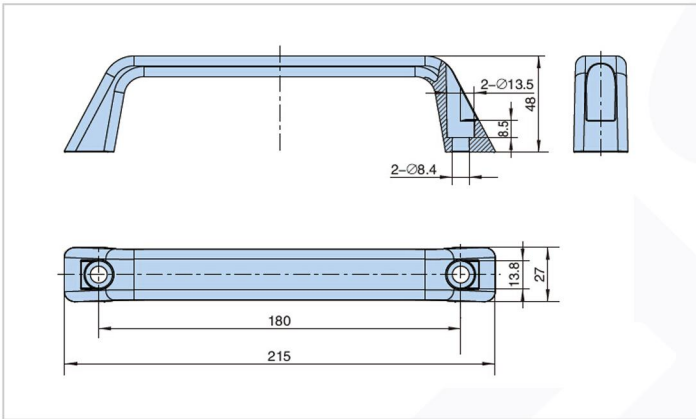

**Handle Series - PL038**

- Features :
  - Material:Aluminium Alloy
  - Finish:Matt black

➤ Product Specification

Product No	Weight	Lot
PL038	162	50

**Manufacturer & Importer**

Panel Door Lock / Panel Door Hinges / Latches / Door Handles / Blind Rivet Nut / Mono-Bolt Rivets  
 Self Clinching Fasteners / Door gaskets / Fan Filters / Drawer Sliding Chanel